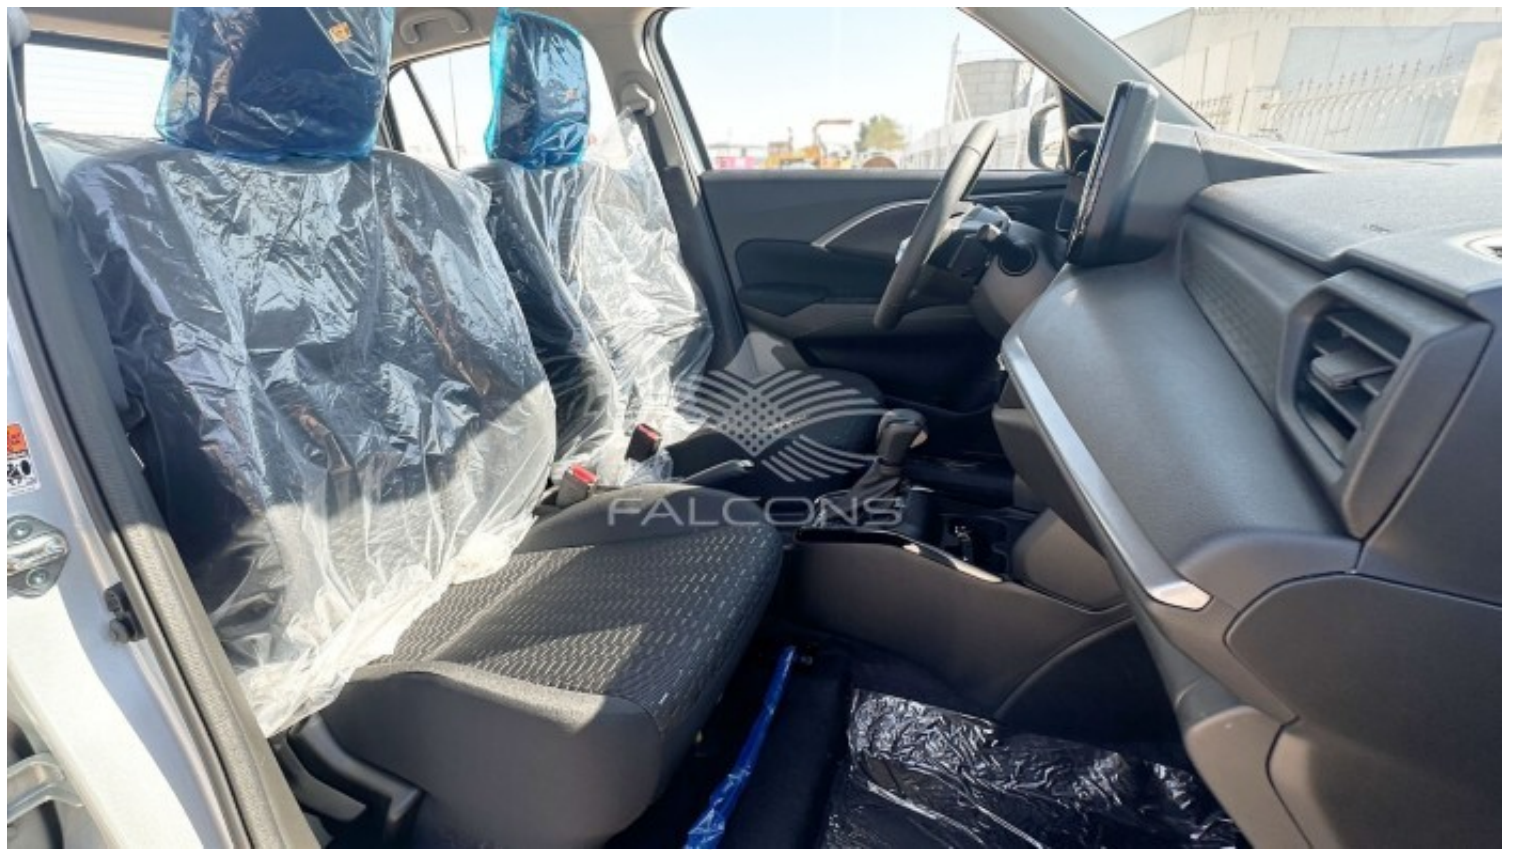

## Exterior Features

Outside door handlesbody coloured	Front grilleblack
Outside door mirrors with builtin signal lamp	Rear combination lamps led
Wipers intermitent washer	Headlamps halogen multireflector
Tailgate openerelectromagnetic	Fog lamps
Automatic outside mirror	Parking sensor rear