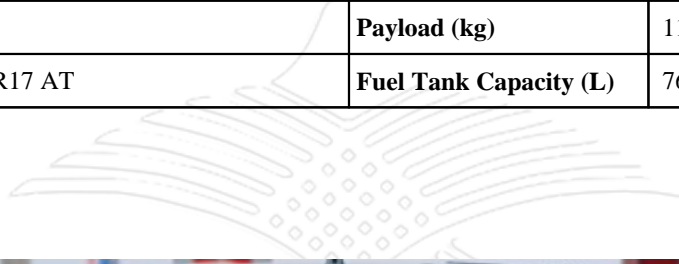

ISUZU D-Max 1.9 Ddi DC 4x4 PWR A/W LS High Specs AT

Car Details

Make	ISUZU	Model	D-Max
Type	Pick-up	Year	2024
Transmission	Automatic	Cylinders	V4
Fuel	Diesel	Code	ISDM9
Location	UAE - Dubai	Price	0

Technical Features

Dimensions LxWxH (mm)	5265x1870x1805	Wheelbase (mm)	3125
Displacement (cc)	1898	Transmission type	6-speed Automatic
Power (kW) @r/min	110@3600	Torque(nm) @r/min	350@1800-2600
Ground Clearance (mm)	227	Payload (kg)	1105
Tyre Size	255/65 R17 AT	Fuel Tank Capacity (L)	76